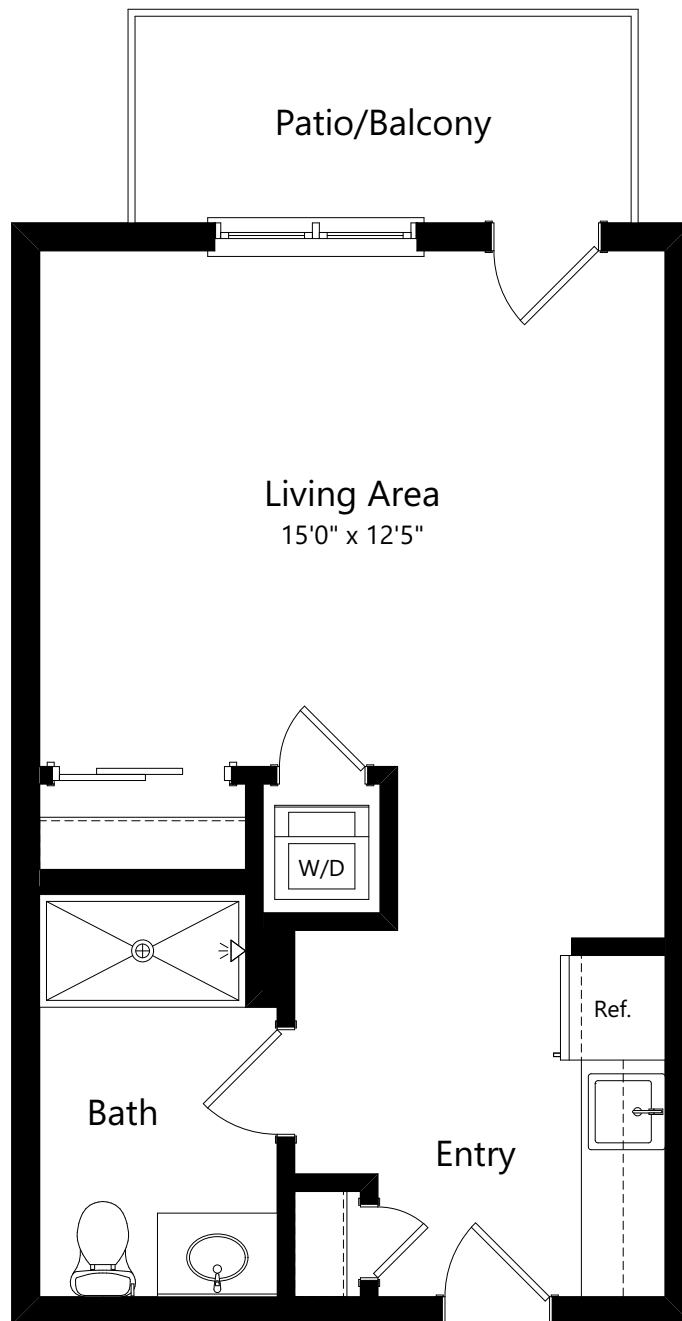

Unit C-1

Studio | 1 Bathroom
411 SQ Feet | Patio/Balcony
The Grand Hills Castle RCAC

Castle
Senior Living

Unit # _____

Floor plan features are subject to change without notice, stated dimensions and square footage are approximate.

Castle Senior Living - The Grand Hills Castle
Independent Plus | Enhanced Care | Memory Care
13050 W. Cleveland Avenue | New Berlin, WI 53151
262-330-8229 | castlewi.com

Unit C-1

Studio | 1 Bathroom

411 SQ Feet | Patio/Balcony

The Grand Hills Castle RCAC

Floor plan features are subject to change without notice, stated dimensions and square footage are approximate.