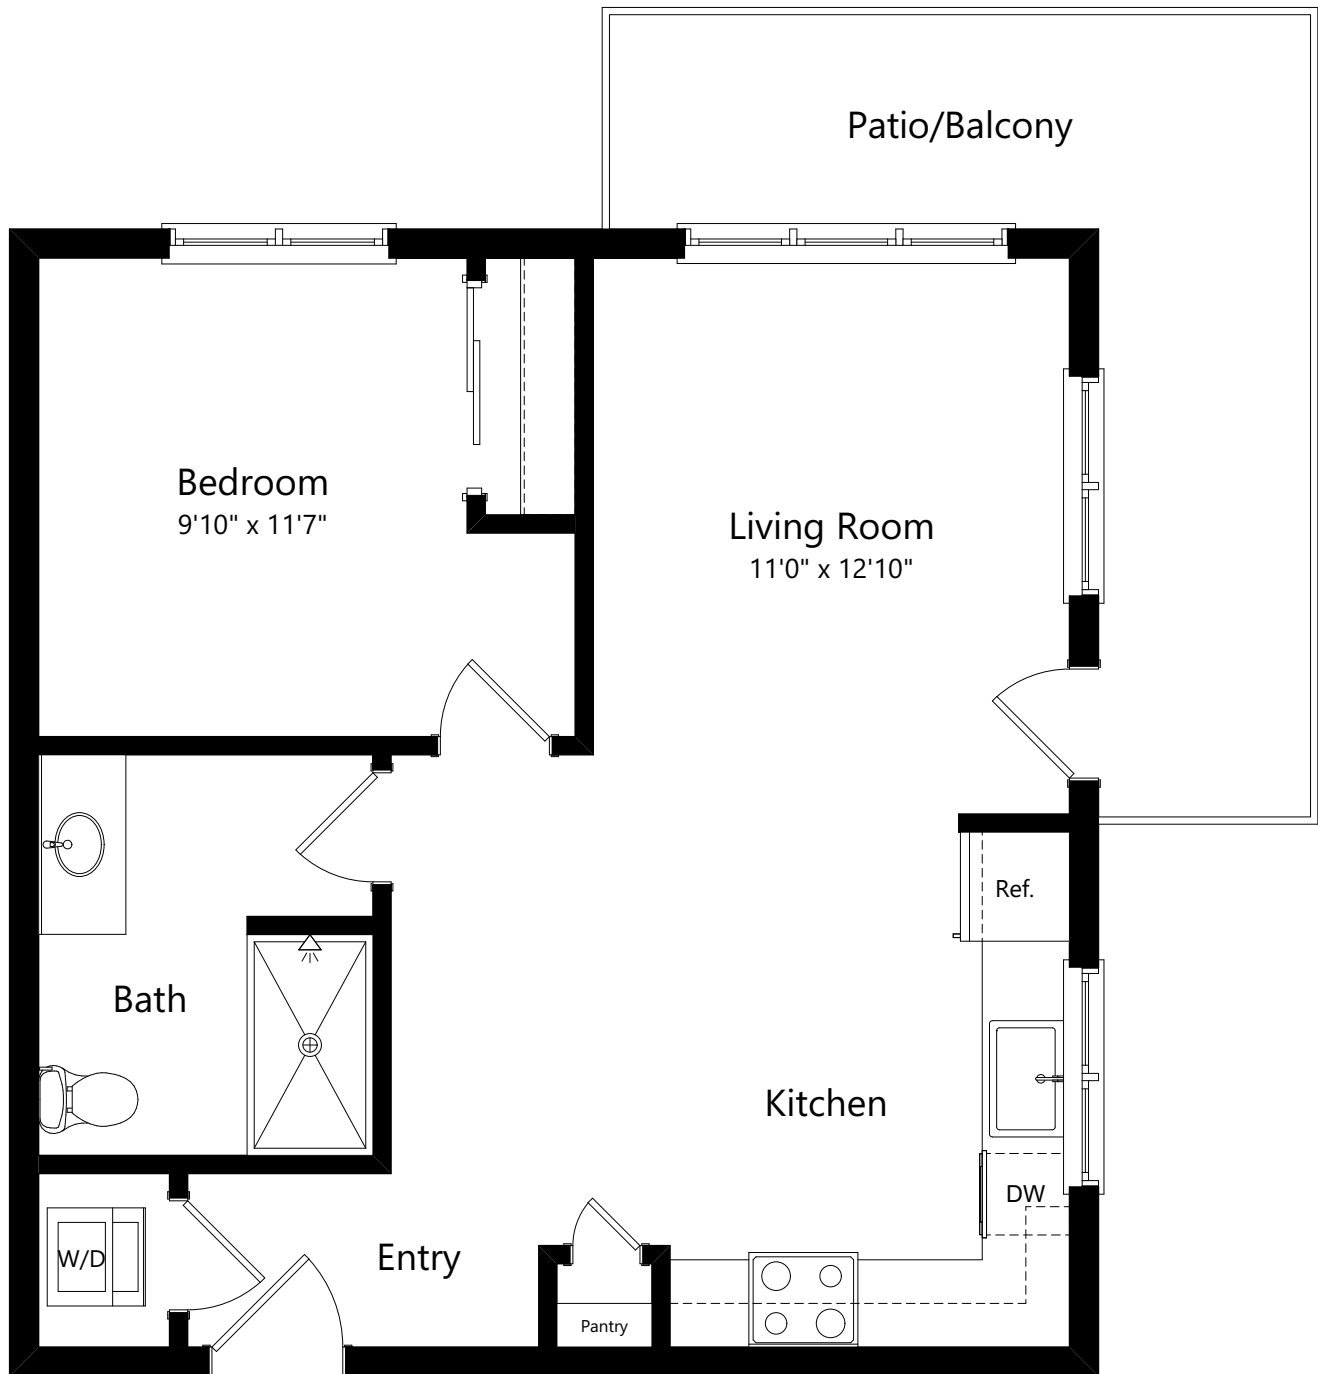

Unit J

1 Bedroom | 1 Bathroom
635 SQ Feet | Patio/Balcony
The Grand Hills Castle RCAC

Castle
Senior Living

Unit # _____

Floor plan features are subject to change without notice, stated dimensions and square footage are approximate.

Castle Senior Living - The Grand Hills Castle
Independent Plus | Enhanced Care | Memory Care
13050 W. Cleveland Avenue | New Berlin, WI 53151
262-330-8229 | castlewi.com

Unit J

1 Bedroom | 1 Bathroom
635 SQ Feet | Patio/Balcony
The Grand Hills Castle RCAC

Floor plan features are subject to change without notice, stated dimensions and square footage are approximate.